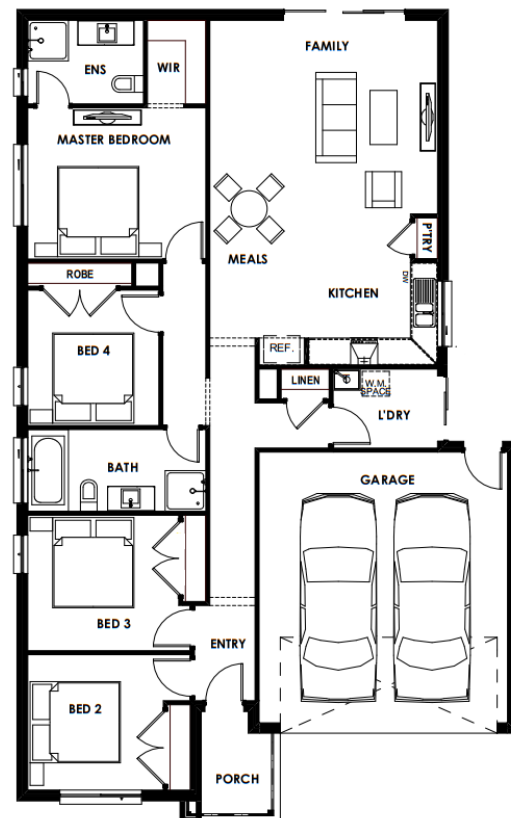

kingsbridge
HOMES

Evergreen Estate
Clyde, 3978
Lot size: 12.5m x 25m 312m²

\$558,427*

**Brampton 19
Newhaven facade**

COMPLETE INCLUSIONS:

- Site cost allowance
- Up to Category 3 Bricks
- 20 LED lights to Entry & Living
- 12 Months RACV Emergency Home Assist
- 40mm square edge to Kitchen benchtops with soft close cabinets, drawers and doors
- 900mm Kitchen appliances and Dishwasher
- 2590 high ceiling to single storey
- Flooring throughout the house