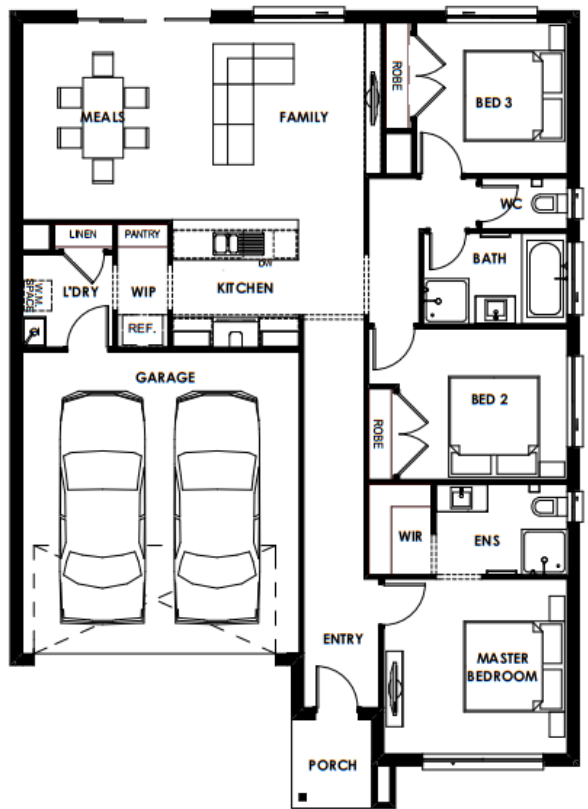

kingsbridge
HOMES

Evergreen Estate
Clyde, 3978
Lot size: 12.5m x 25m 312m²

\$551,427*

**Manchester 17
Newhaven facade**

COMPLETE INCLUSIONS:

- Site cost allowance
- Up to Category 3 Bricks
- 20 LED lights to Entry & Living
- 12 Months RACV Emergency Home Assist
- 40mm square edge to Kitchen benchtops with soft close cabinets, drawers and doors
- 900mm Kitchen appliances and Dish-washer
- 2590 high ceiling to single storey
- Flooring throughout the house