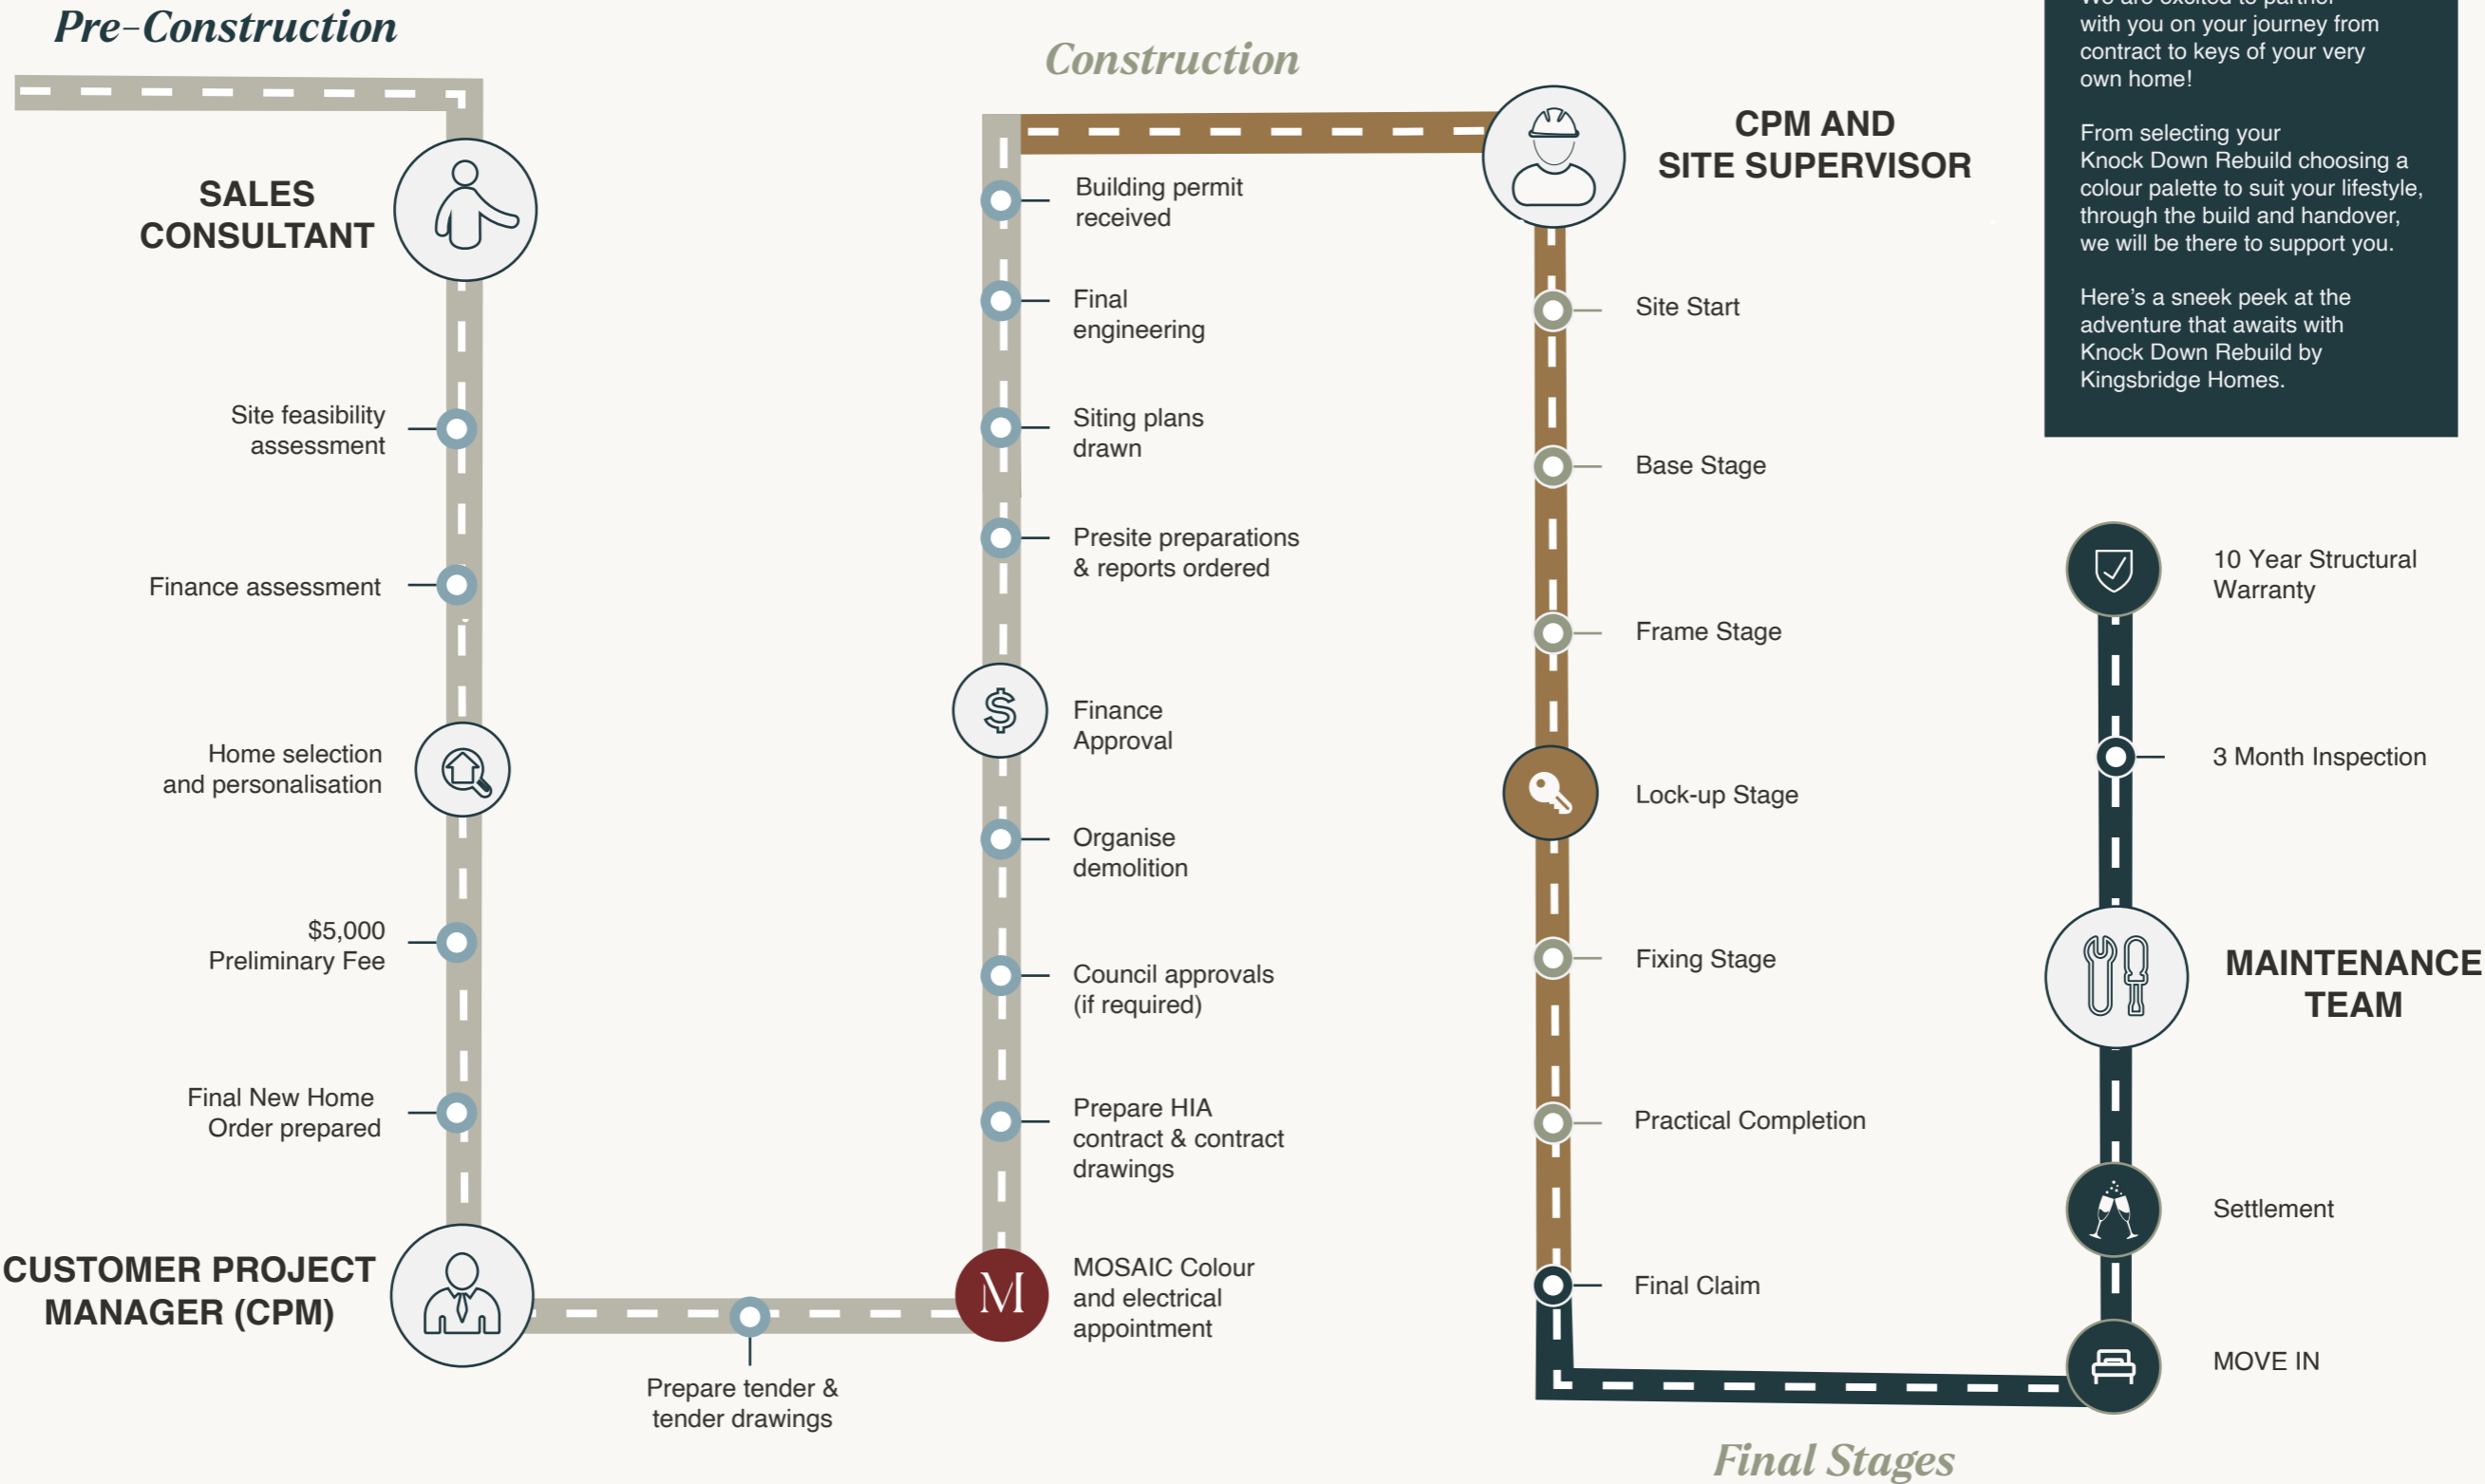

Knock Down Rebuild Journey

We are excited to partner with you on your journey from contract to keys of your very own home!

From selecting your Knock Down Rebuild choosing a colour palette to suit your lifestyle, through the build and handover, we will be there to support you.

Here's a sneak peek at the adventure that awaits with Knock Down Rebuild by Kingsbridge Homes.